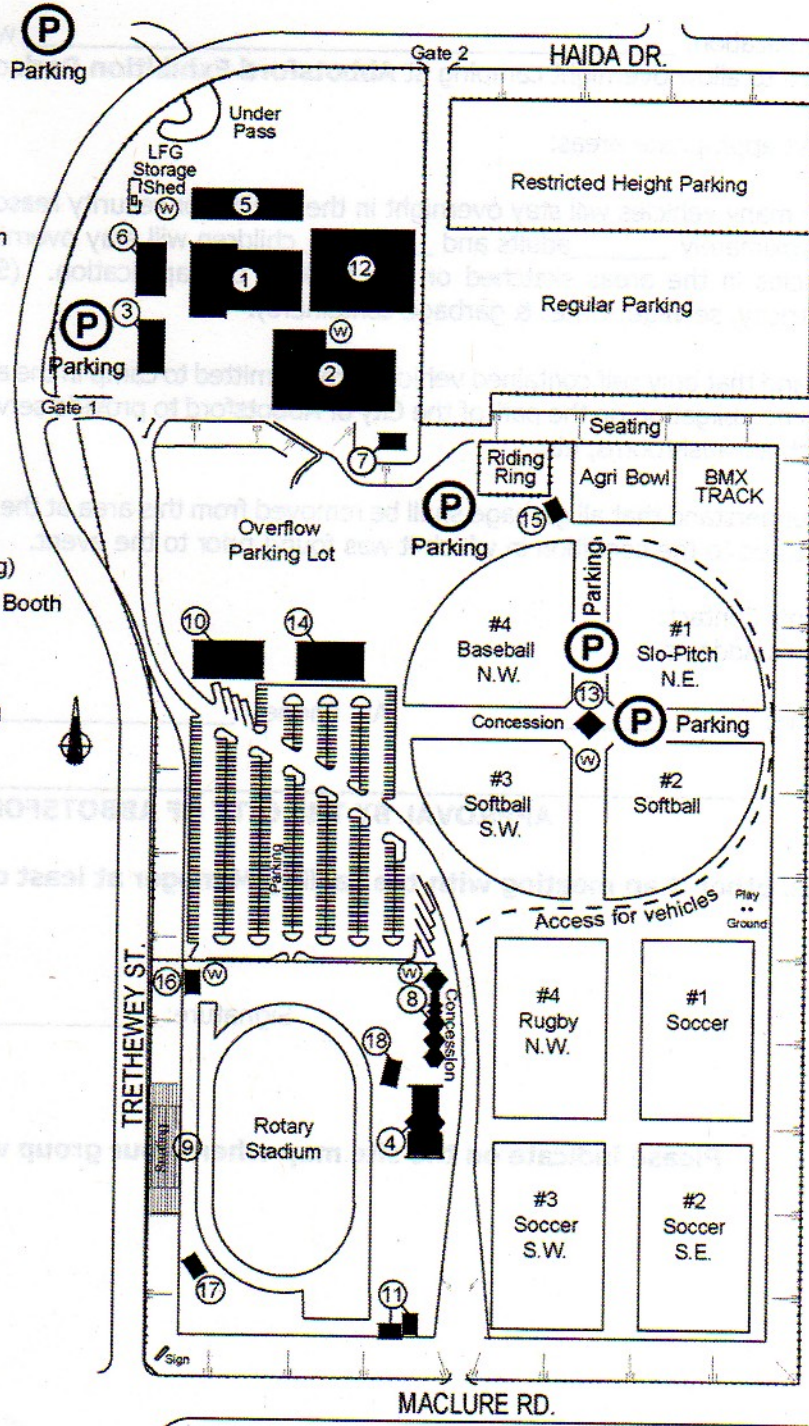

# ABBOTSFORD EXHIBITION PARK SITE MAP

## LEGEND

- ① Showbarn
- ② Ag Rec & Exhibition Park Office
- ③ Antique Farm Machinery Association Barn
- ④ Legacy Sports Centre
- ⑤ Pole Barn & Portable Washroom Trailer
- ⑥ 4H Barn
- ⑦ Caretakers Residence
- ⑧ Rotary Stadium Fieldhouse
- ⑨ Rotary Stadium Grand Stand
- ⑩ Twisters Gym
- ⑪ Rotary Stadium Storage Buildings (2)
- ⑫ Agrifair Arena & Office (Indoor Riding Ring)
- ⑬ Tom Ruben Ballfield Pavilion Announcers Booth
- ⑭ Air Cadet Building
- ⑮ Agribowl Announcers Booth
- ⑯ Rotary Stadium West Concession Building
- ⑰ Rotary Stadium Timing Tower
- ⑱ Rotary Stadium Picnic Shelter
- Ⓜ Washrooms